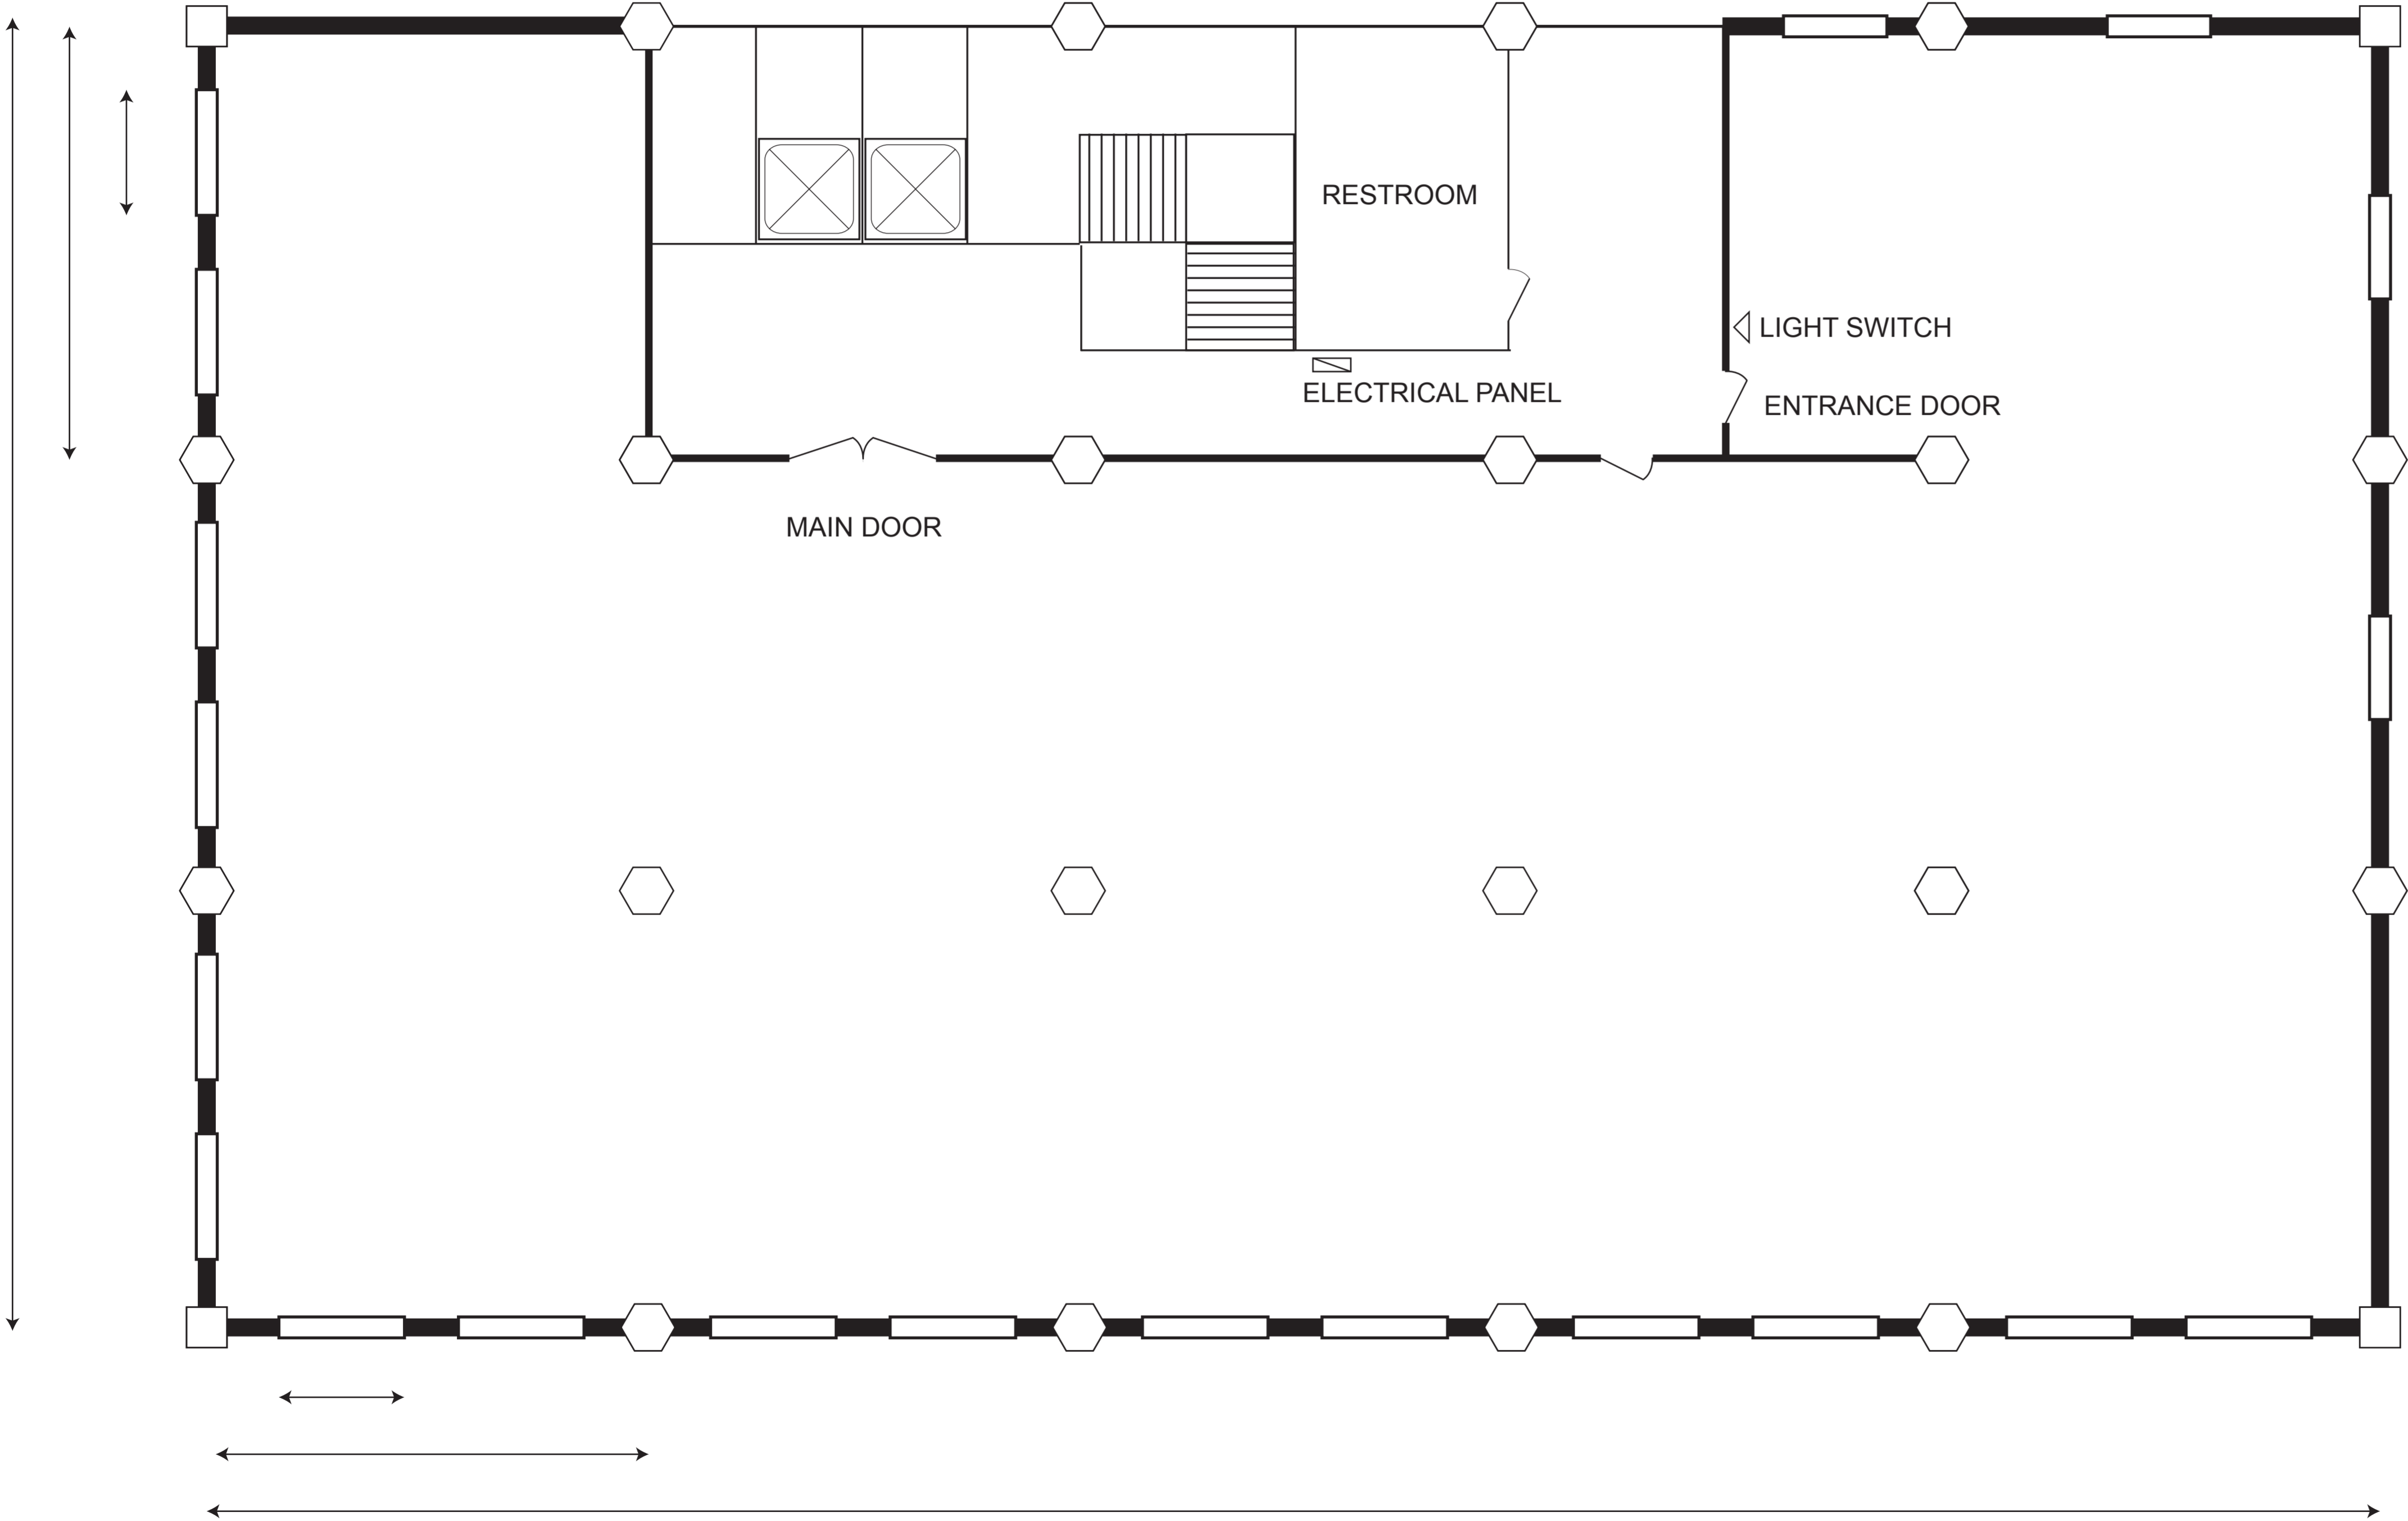

STUDIO FLOOR PLAN

4,500 sq ft total

SKYLINE PENTHOUSE
www.SkylinePenthouse.com/Penthouse

GROSS INTERNAL AREA
TOTAL: 4500 sq ft
SIZES AND DIMENSIONS ARE APPROXIMATE. ACTUAL MAY VARY