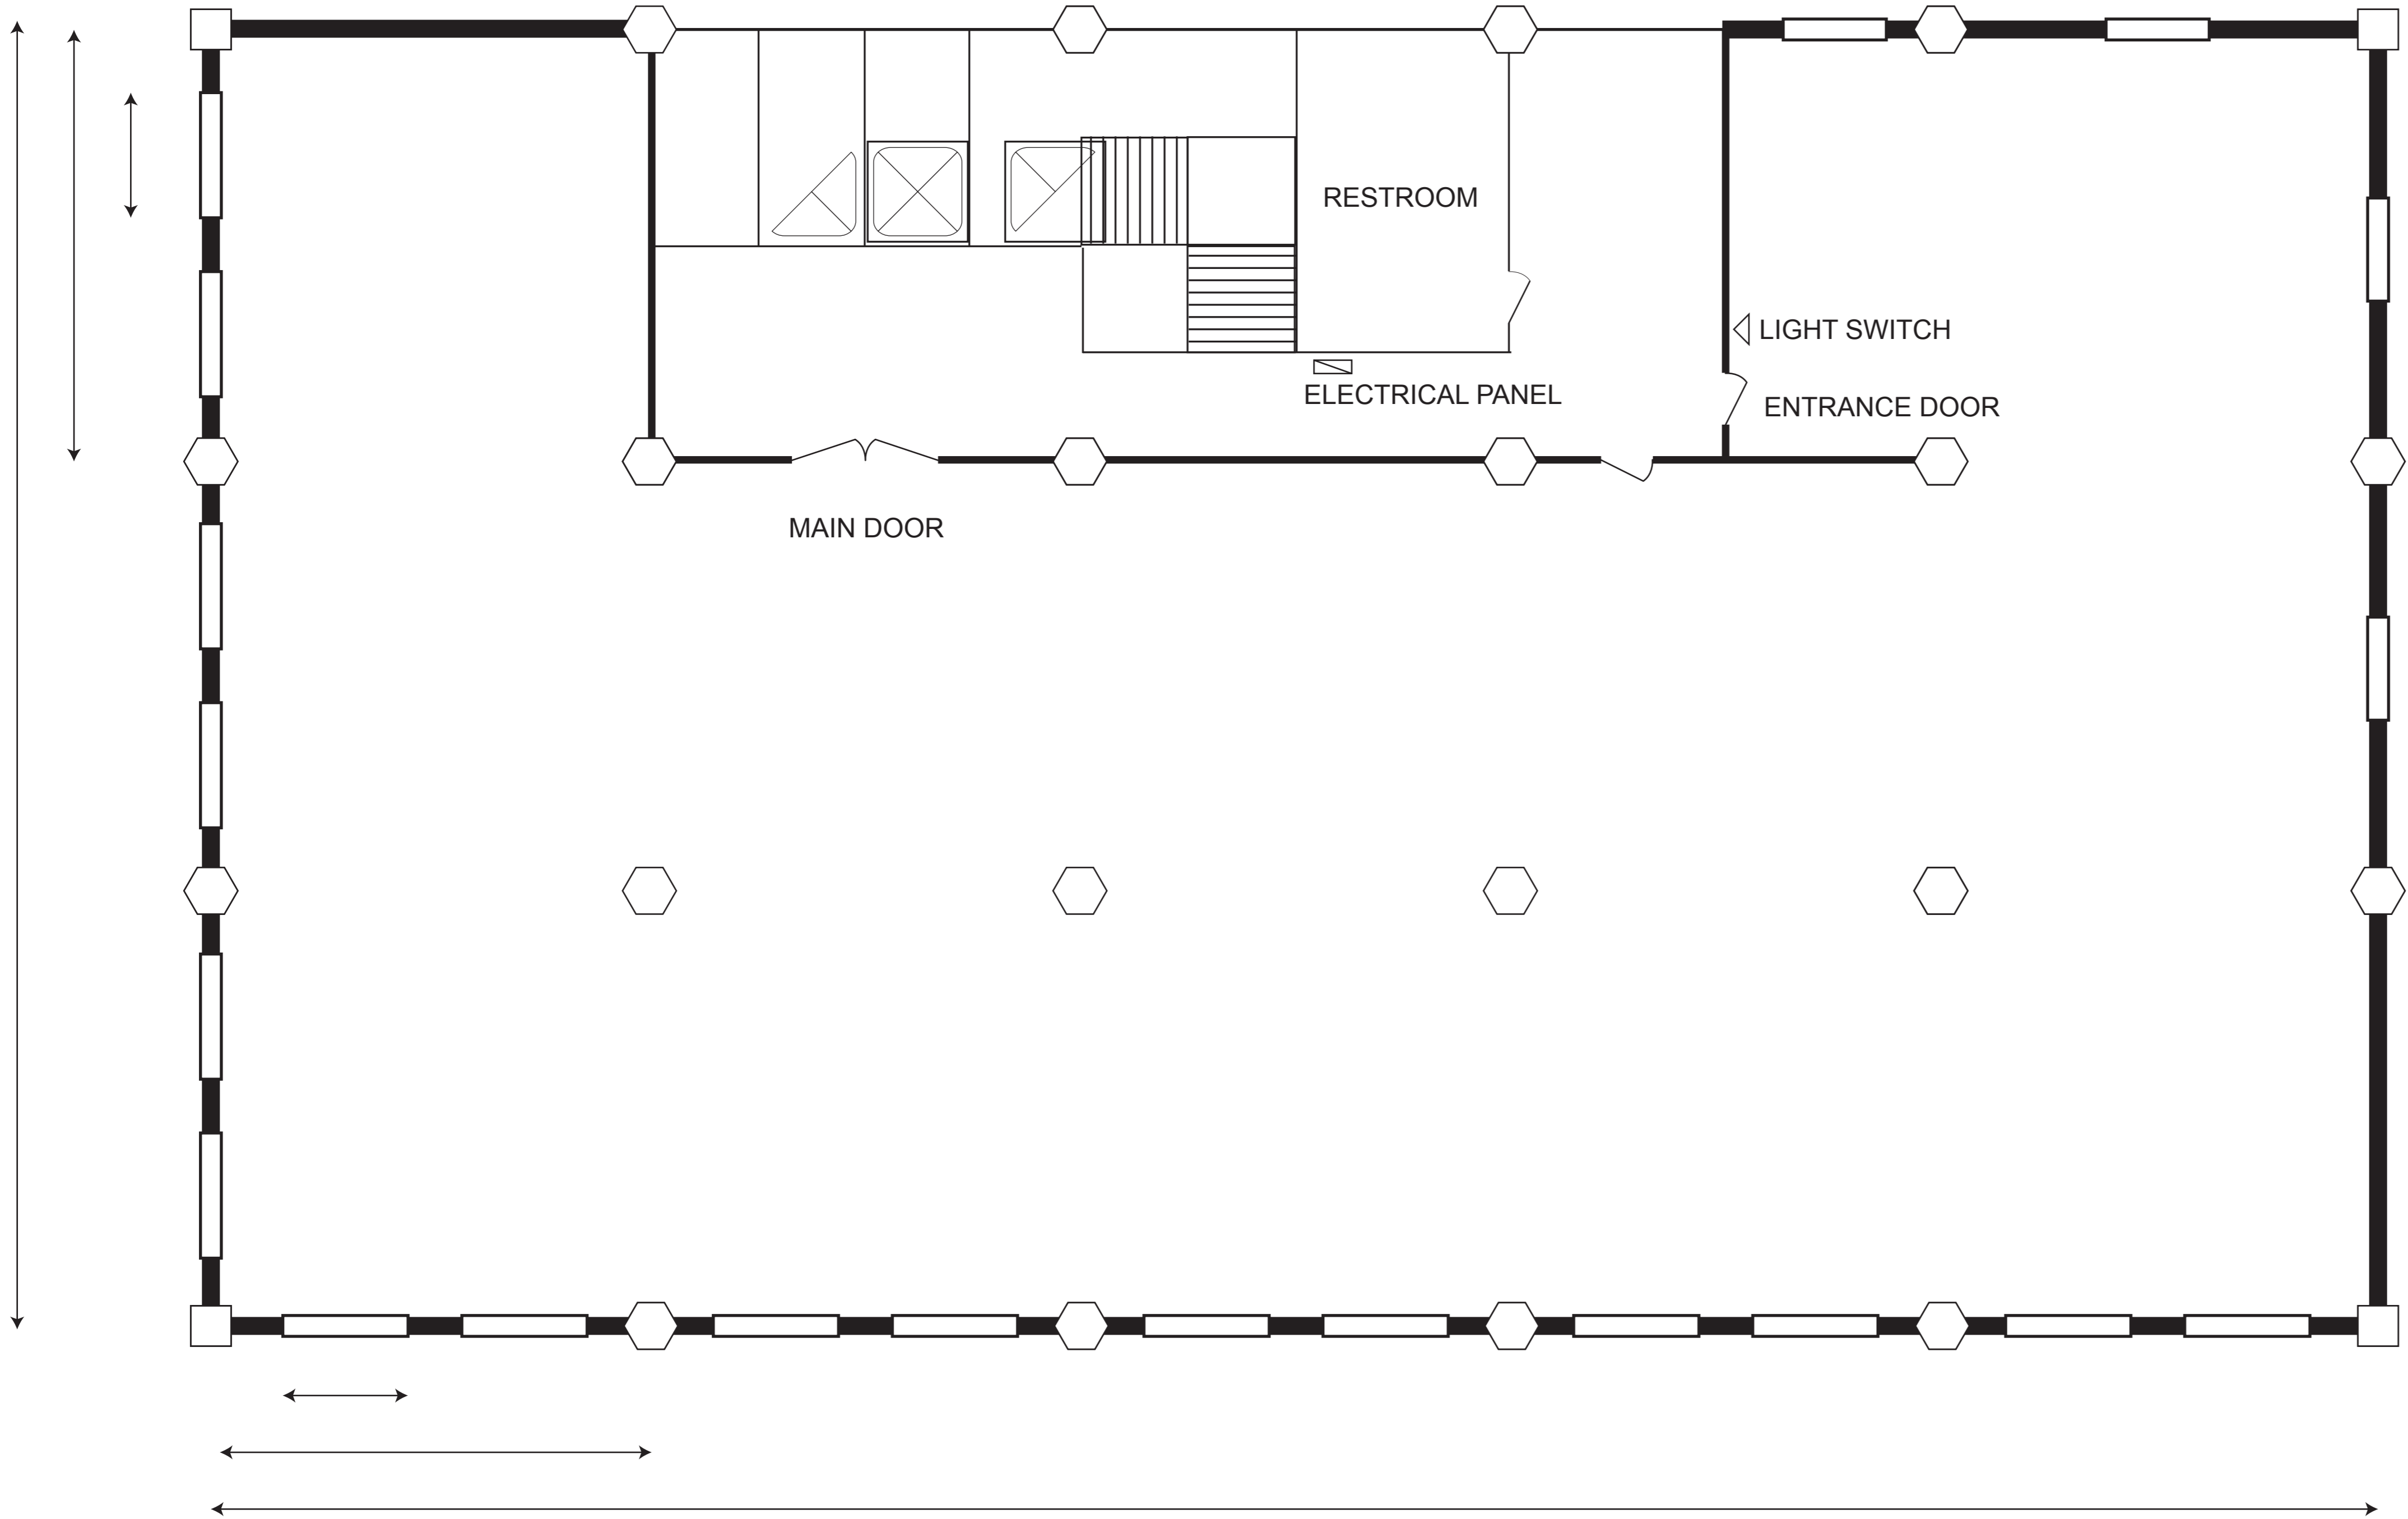

STUDIO FLOOR PLAN

4,500 sq ft total

SKYLINE PENTHOUSE

www.SkylinePenthouse.com/Penthouse

GROSS INTERNAL AREA

TOTAL: 4500 sq ft

SIZES AND DIMENSIONS ARE APPROXIMATE. ACTUAL MAY VARY