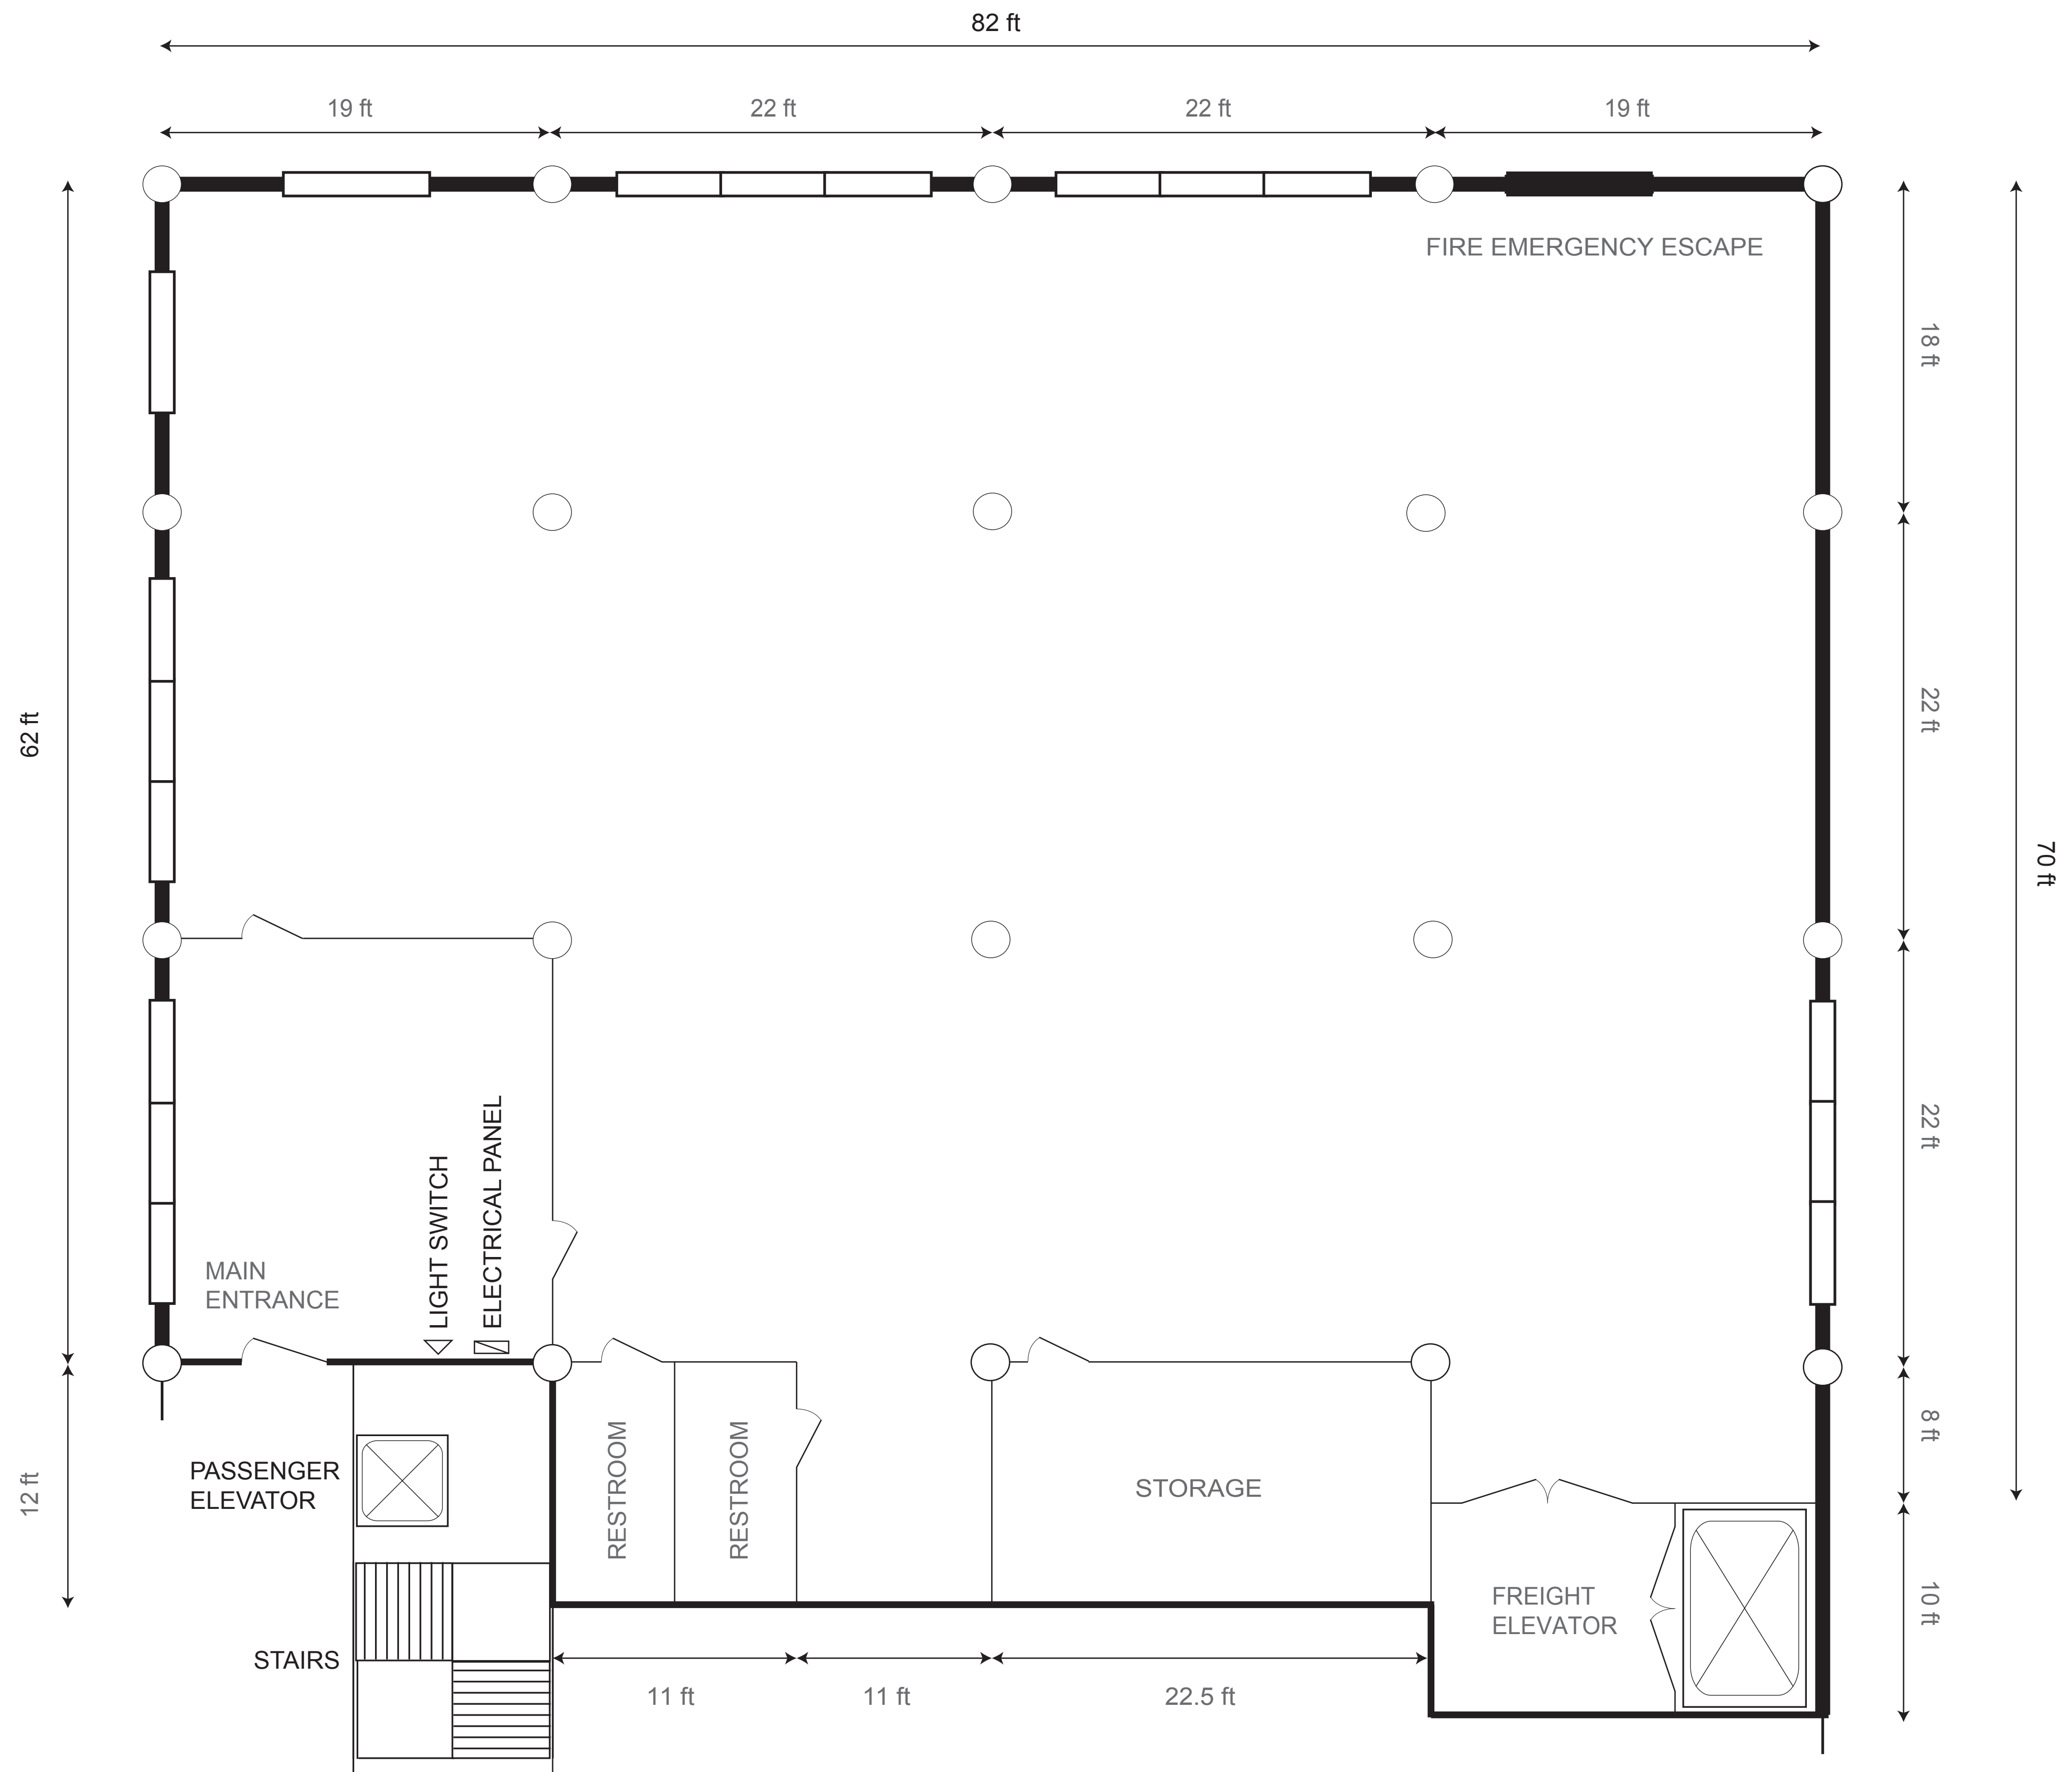

STUDIO FLOOR PLAN

6,000 sq ft total

SKYLINE LOFT
www.SkylinePenthouse.com/Loft

GROSS INTERNAL AREA
TOTAL: 6,000 sq ft

SIZES AND DIMENSIONS ARE APPROXIMATE. ACTUAL MAY VARY