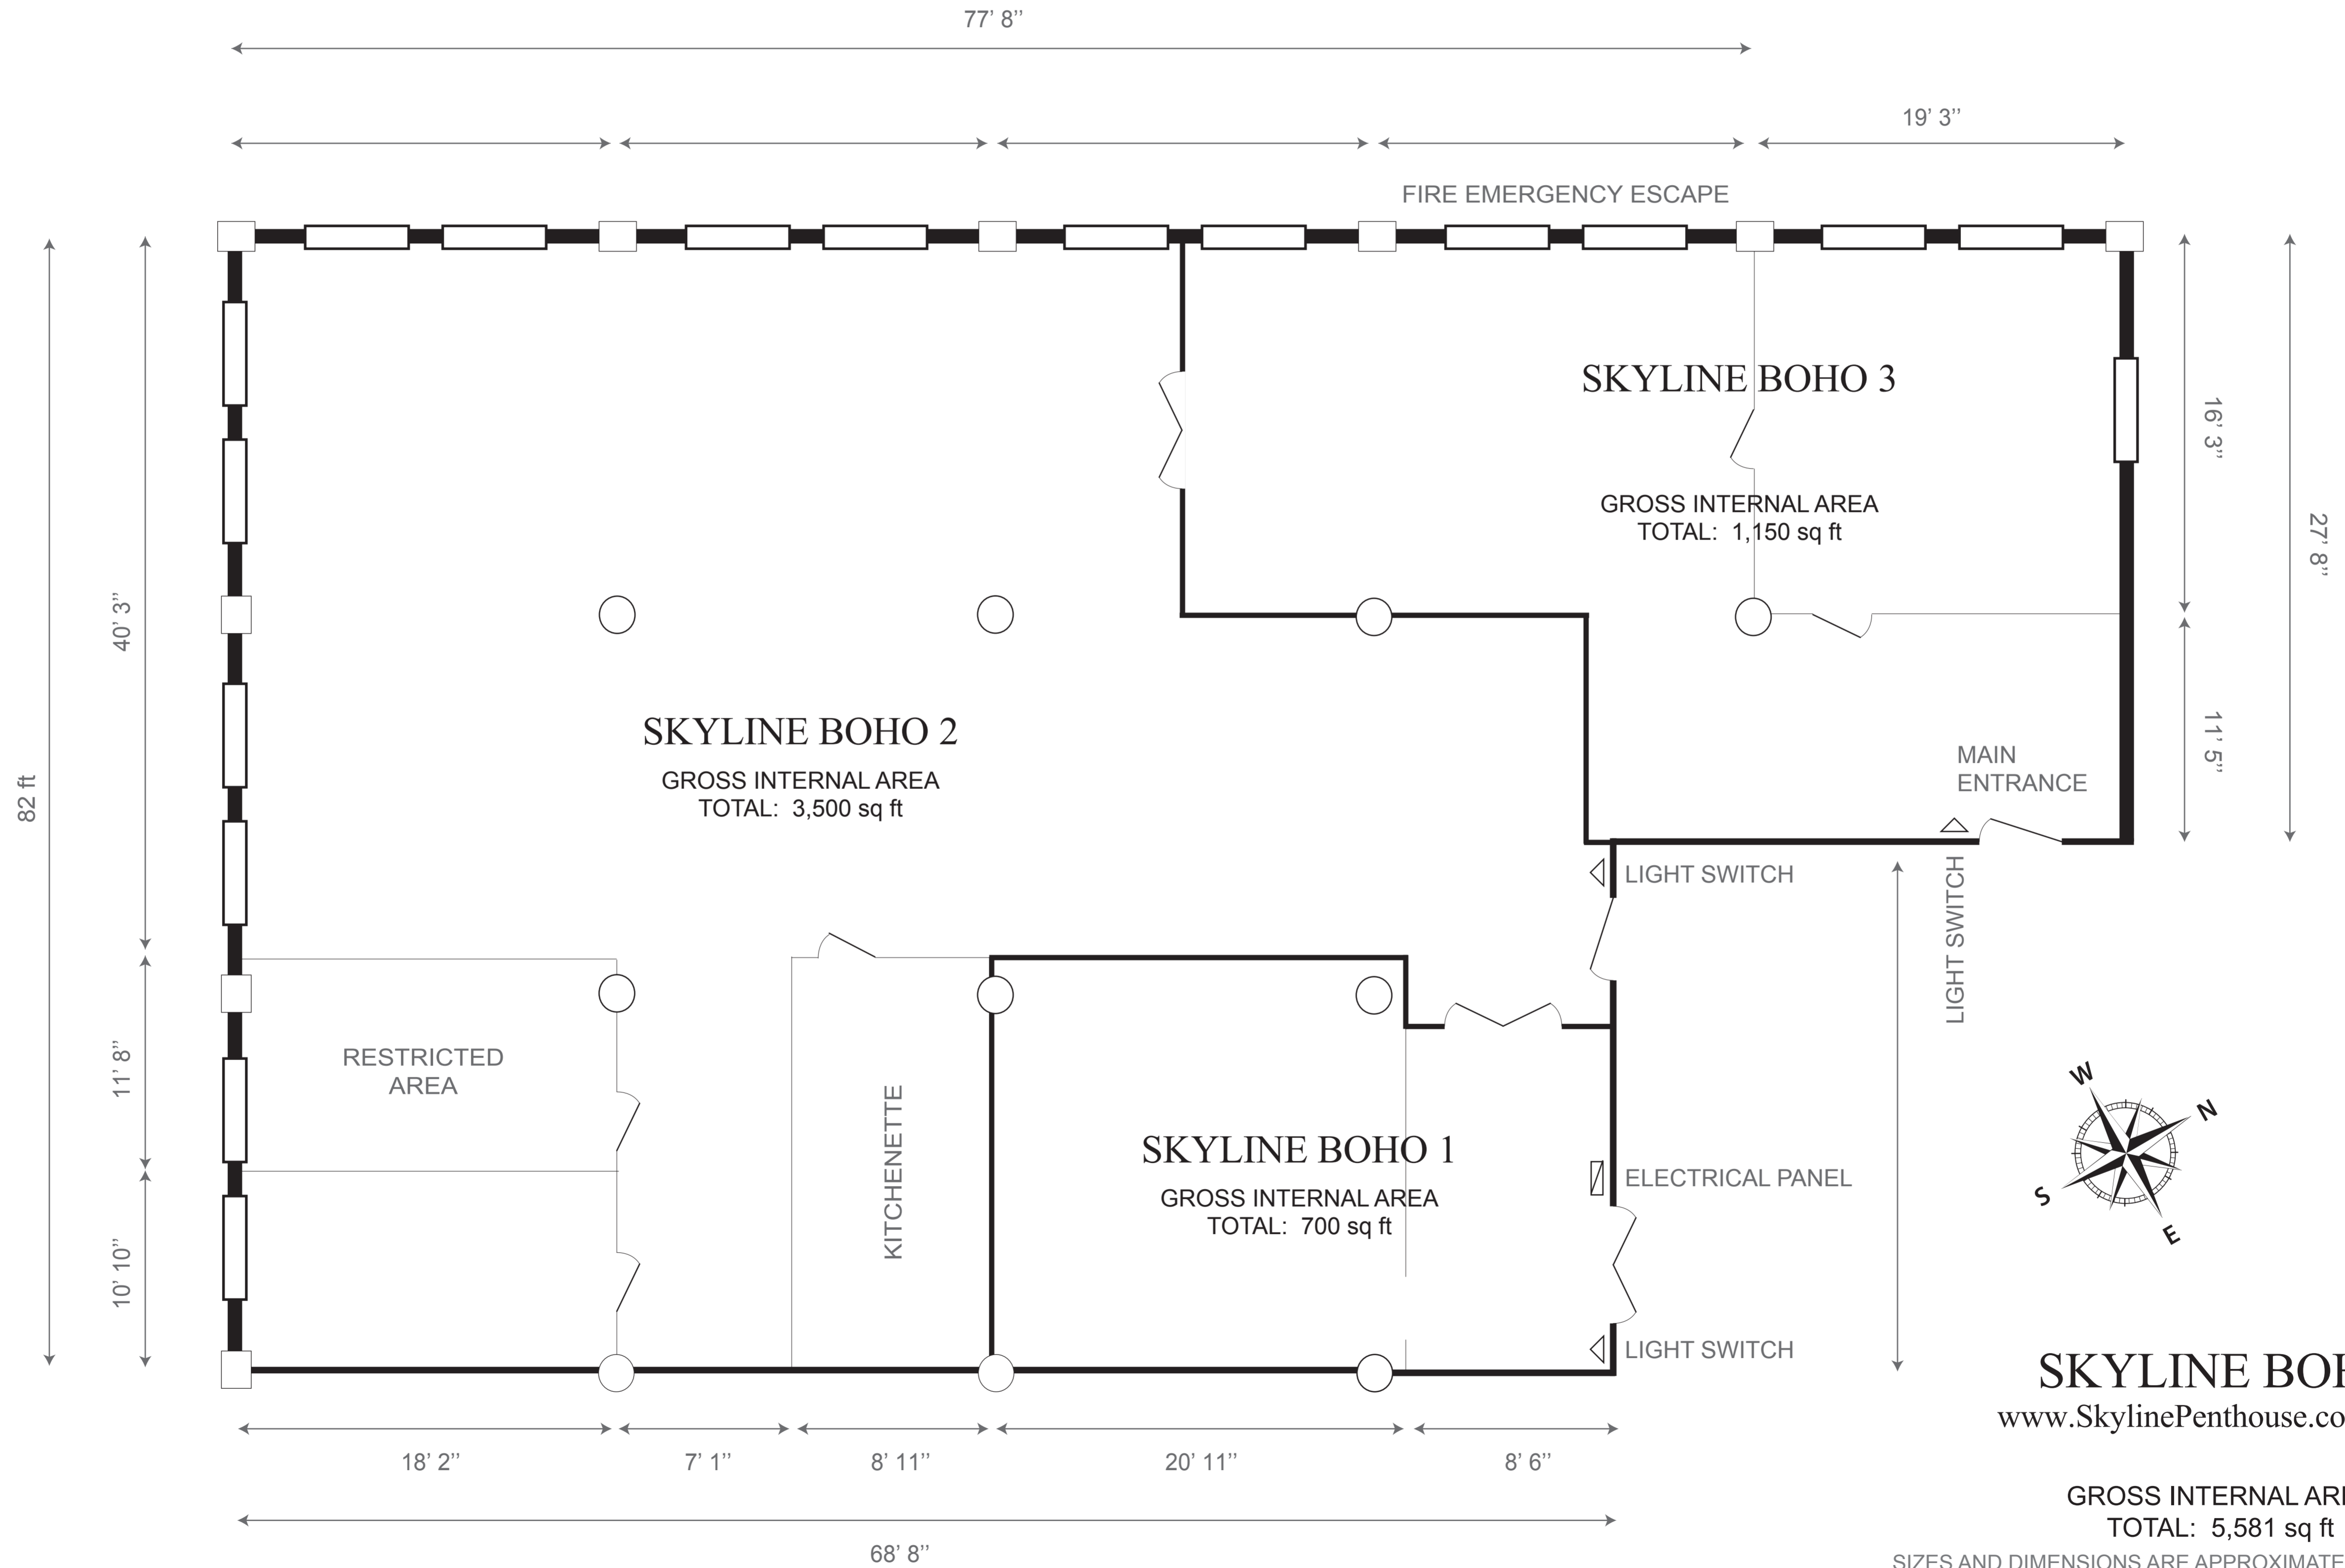

STUDIO FLOOR PLAN

5,581 sq ft total

SKYLINE BOHO
www.SkylinePenthouse.com/boho

GROSS INTERNAL AREA
TOTAL: 5,581 sq ft
SIZES AND DIMENSIONS ARE APPROXIMATE. ACTUAL MAY VARY