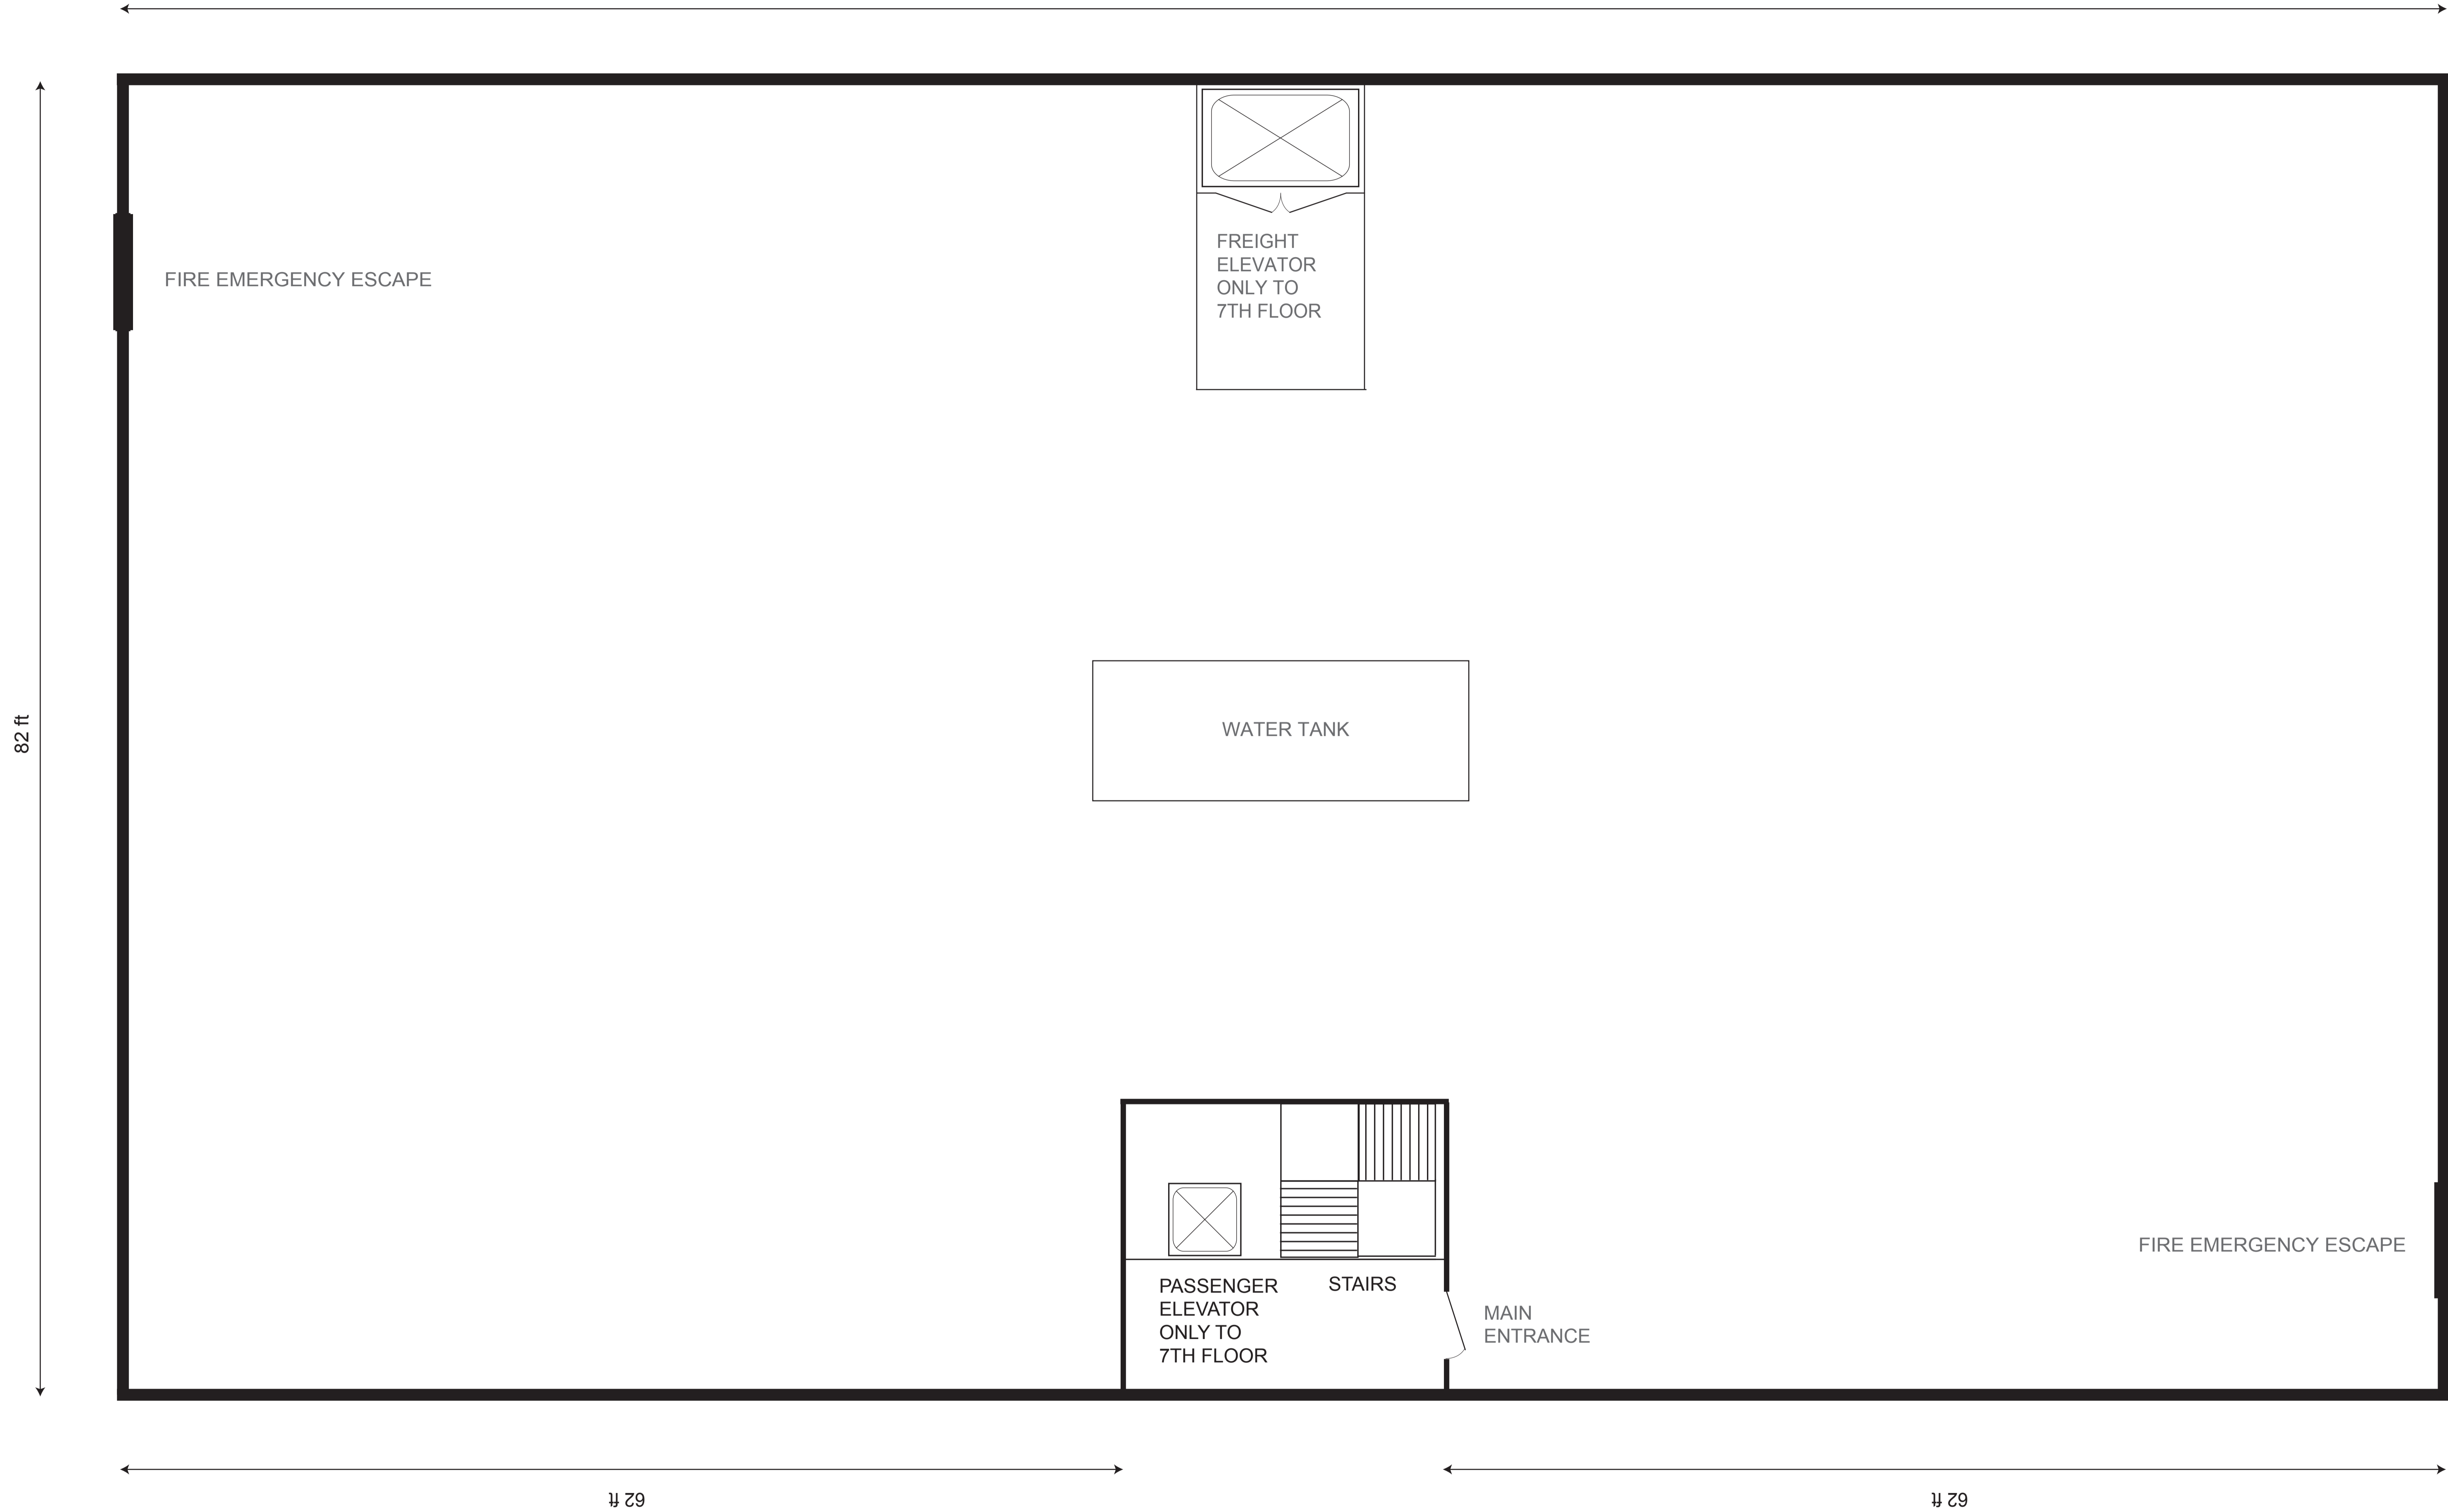

STUDIO FLOOR PLAN

12,000 sq ft total

SKYLINE ROOFTOP

www.SkylinePenthouse.com/Rooftop

GROSS INTERNAL AREA
TOTAL: 12,000 sq ft

SIZES AND DIMENSIONS ARE APPROXIMATE. ACTUAL MAY VARY